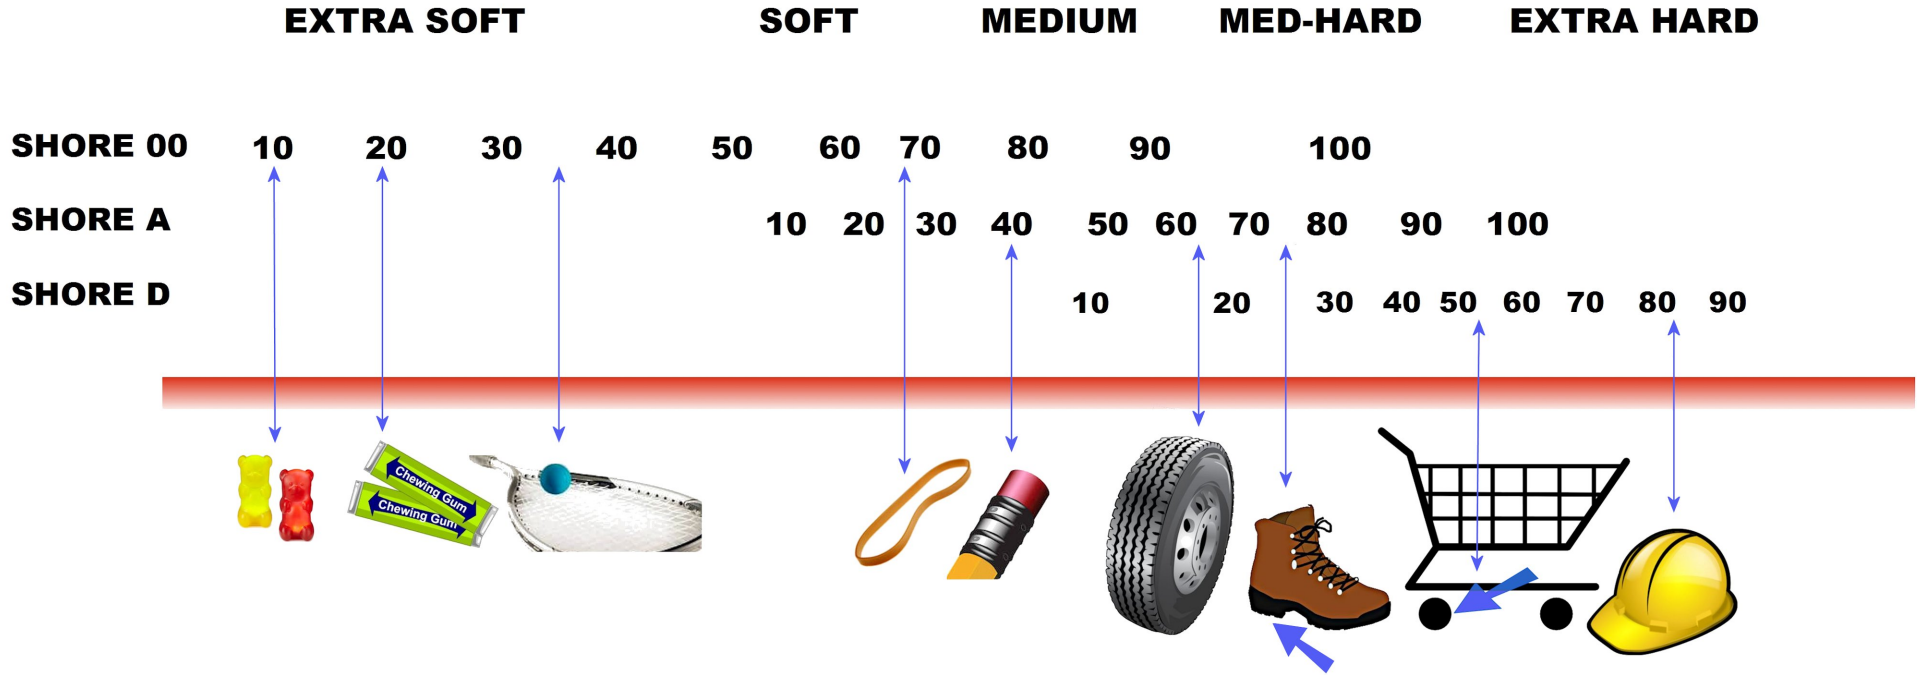

# CAPITAL RUBBER CORP

**THIS CHART IS DESIGNED TO BE A VISUAL AID AND IS NOT A REPLACEMENT FOR AN ACTUAL DUROMETER TEST**

**DESIGNED BY CAPITAL RUBBER CORP, BENSENVILLE IL, USA - REPRODUCE WITH PERMISSION ONLY ALL RIGHTS RESERVED**